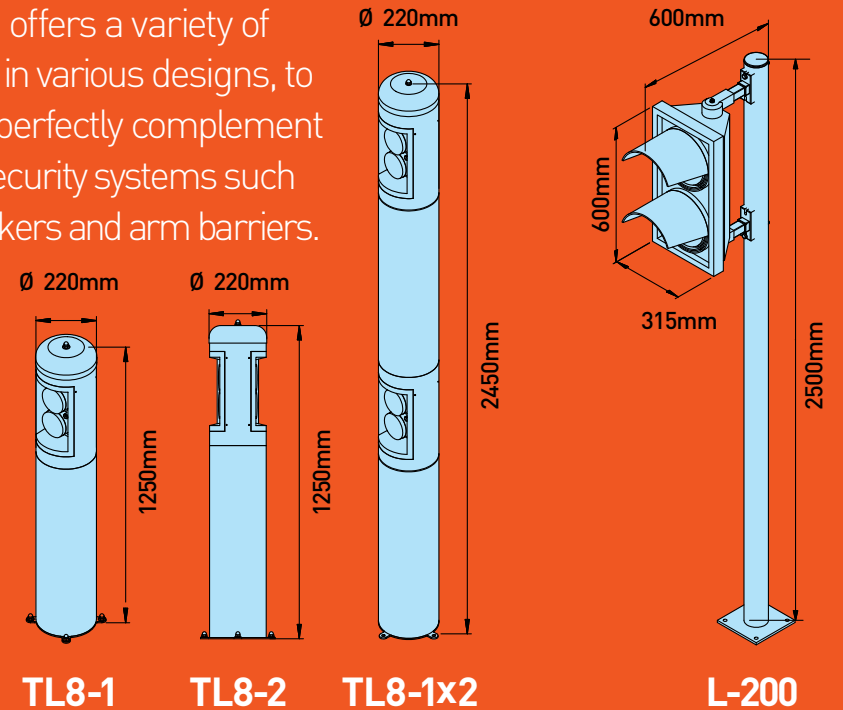

TRAFFIC LIGHTS

ELGOTEAM offers a variety of traffic lights in various designs, to match and perfectly complement any of our security systems such as road blockers and arm barriers.

	TL8-1	TL8-2	TL8-1X2	L-100	L-200
Lights	Led Green/Red	Led Green/Red	Led Green/Red	Standard Light Bulb	Standard Light Bulb
Light diameter	100mm/4"	100mm/4"	100mm/4"	100mm/4"	200mm/8"
Power supply	12-24DV	12-24DV	12-24DV	220VAC	220VAC
Standard	IP56	IP56	IP56	IP56	IP56
Pole Height	1250mm/4.10ft.	1250mm/4.10ft.	2450mm/8ft.	2500mm/8.2ft.	2500mm/8.2ft.
Pole Diameter	220mm/8.6"	220mm/8.6"	220mm/8.6"	-	-
Design option	one sided	two sided	double set/one sided	one sided	one sided
Materials	Steel pipe	Steel pipe	Steel pipe	plastic body	plastic body
Finishing Coating	powder coating	powder coating	powder coating	powder coating	powder coating